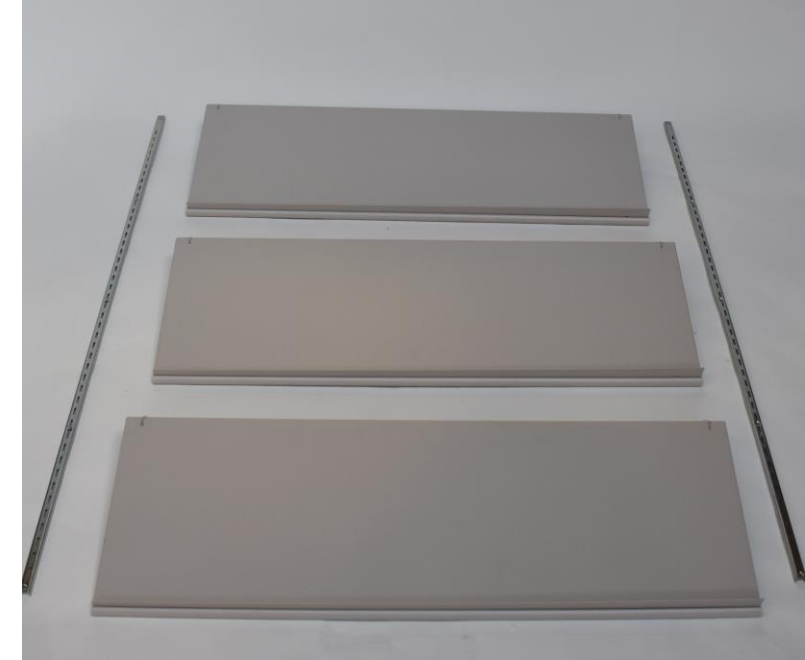

Adjustable Easy as...

1

2

3

Wide Variety

Size's, Shapes and Applications...

Free Standing

Wall Mounted Solutions

Back Panel

Part #	Width (in.)	Height (in.)	Color
FXBP0644	6"	44"	Dove Grey
FXBP1244	12"	44"	Dove Grey
FXBP2444	24"	44"	Dove Grey
FXBP0660	6"	60"	Dove Grey
FXBP1260	12"	60"	Dove Grey
FXBP2460	24"	60"	Dove Grey
FXBP0684	6"	84"	Dove Grey
FXBP1284	12"	84"	Dove Grey
FXBP2484	24"	84"	Dove Grey

Shelves

Part #	Width (in.)	Length (in.)	Color	Placement	Shelf Lip	Adjustability
FXOS1224	12"	24"	Dove Grey	Straight	✓	✓
FXOS1230	12"	30"	Dove Grey	Straight	✓	✓
FXOS1236	12"	36"	Dove Grey	Straight	✓	✓
FXOS1248	12"	48"	Dove Grey	Straight	✓	✓
FXOSC12	24"	24"	Dove Grey	Corner	✓	Flat Only
FXOSCS12	12"	24"	Dove Grey	Corner	✓	Slanted Only
FXOSCM12	12"	24"	Dove Grey	Corner	✓	Slanted Only